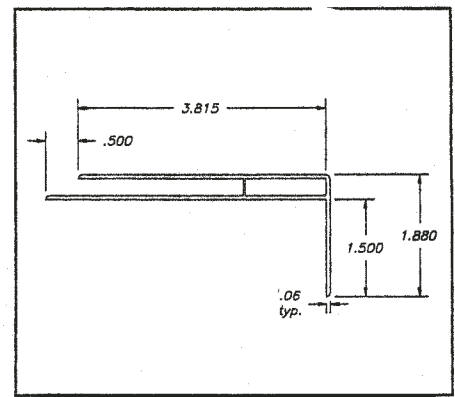

# Deck Lok Parts

D\*43018 Deck Lok Trim Insert

D\*80752 L-Trim

R\*1171 L-Trim

D\*80892 C-Channel

D\*42603 J-Channel

D\*42604 Extended "J"

D\*80751 T-Strip

D\*42484 Fascia Corner Trim

D\*42519 Fascia Splicer

D\*42438 1/4" x 10" Fascia