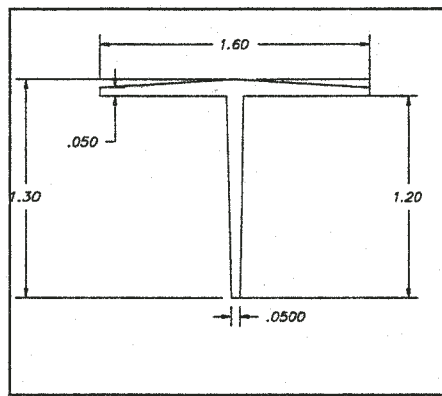

# Deck Lok Parts

D\*43018 Deck Lok Trim Insert

D\*80752 L-Trim

R\*1171 L-Trim

D\*80892 C-Channel

D\*42603 J-Channel

D\*42604 Extended "J"

D\*80751 T-Strip

D\*42484 Fascia Corner Trim

D\*42519 Fascia Splicer

D\*42438 1/4" x 10" Fascia