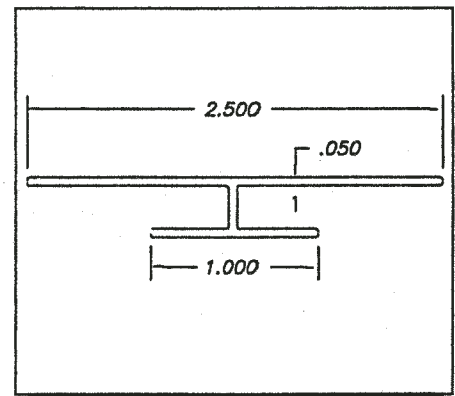

# Deck Lok Parts

D\*43018 Deck Lok Trim Insert

D\*80752 L-Trim

R\*1171 L-Trim

D\*80892 C-Channel

D\*42603 J-Channel

D\*42604 Extended "J"

D\*80751 T-Strip

D\*42484 Fascia Corner Trim

D\*42519 Fascia Splicer

D\*42438 1/4" x 10" Fascia