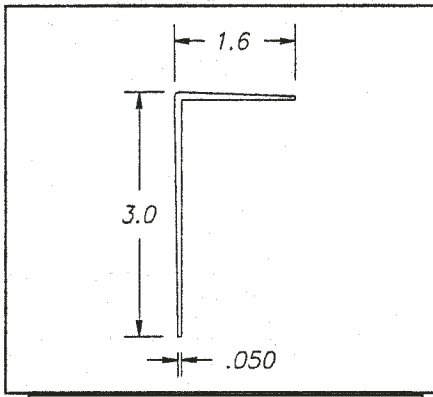

# Deck Lok Parts

D\*43018 Deck Lok Trim Insert

D\*80752 L-Trim

R\*1171 L-Trim

D\*80892 C-Channel

D\*42603 J-Channel

D\*42604 Extended "J"

D\*80751 T-Strip

D\*42484 Fascia Corner Trim

D\*42519 Fascia Splicer

D\*42438 1/4" x 10" Fascia