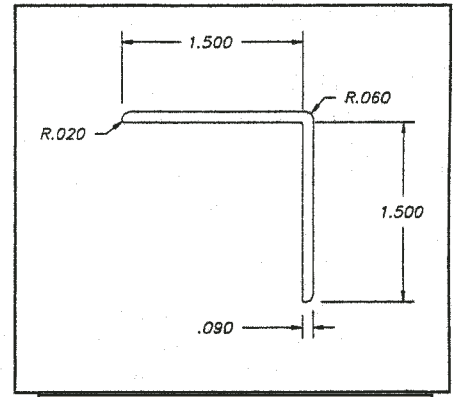

# Deck Lok Parts

D\*43018 Deck Lok Trim Insert

D\*80752 L-Trim

R\*1171 L-Trim

D\*80892 C-Channel

D\*42603 J-Channel

D\*42604 Extended "J"

D\*80751 T-Strip

D\*42484 Fascia Corner Trim

D\*42519 Fascia Splicer

D\*42438 1/4" x 10" Fascia