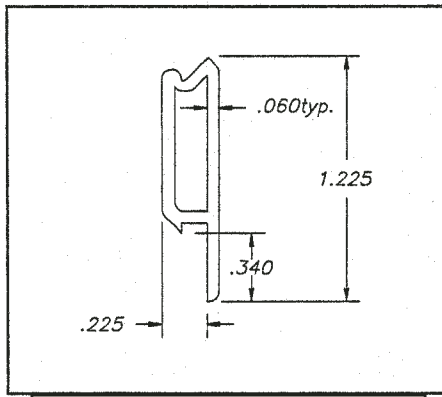

# Deck Lok Parts

D\*43018 Deck Lok Trim Insert

D\*80752 L-Trim

R\*1171 L-Trim

D\*80892 C-Channel

D\*42603 J-Channel

D\*42604 Extended "J"

D\*80751 T-Strip

D\*42484 Fascia Corner Trim

D\*42519 Fascia Splicer

D\*42438 1/4" x 10" Fascia