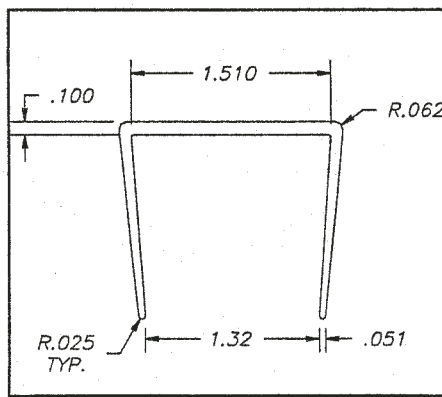

# Deck Lok Parts

D\*43018 Deck Lok Trim Insert

D\*80752 L-Trim

R\*1171 L-Trim

D\*80892 C-Channel

D\*42603 J-Channel

D\*42604 Extended "J"

D\*80751 T-Strip

D\*42484 Fascia Corner Trim

D\*42519 Fascia Splicer

D\*42438 1/4" x 10" Fascia