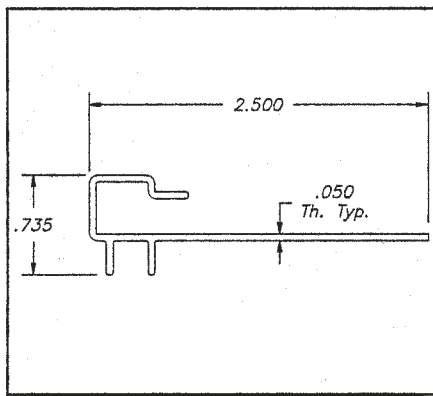

# Deck Lok Parts

D\*43018 Deck Lok Trim Insert

D\*80752 L-Trim

R\*1171 L-Trim

D\*80892 C-Channel

D\*42603 J-Channel

D\*42604 Extended "J"

D\*80751 T-Strip

D\*42484 Fascia Corner Trim

D\*42519 Fascia Splicer

D\*42438 1/4" x 10" Fascia