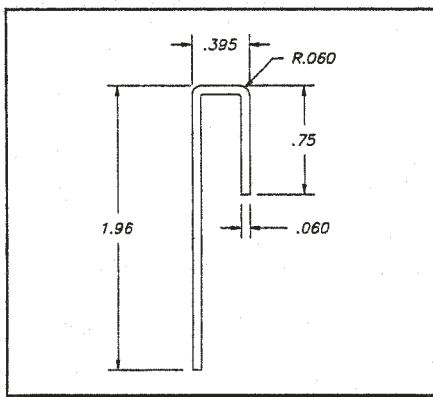

# Deck Lok Parts

D\*43018 Deck Lok Trim Insert

D\*80752 L-Trim

R\*1171 L-Trim

D\*80892 C-Channel

D\*42603 J-Channel

D\*42604 Extended "J"

D\*80751 T-Strip

D\*42484 Fascia Corner Trim

D\*42519 Fascia Splicer

D\*42438 1/4" x 10" Fascia